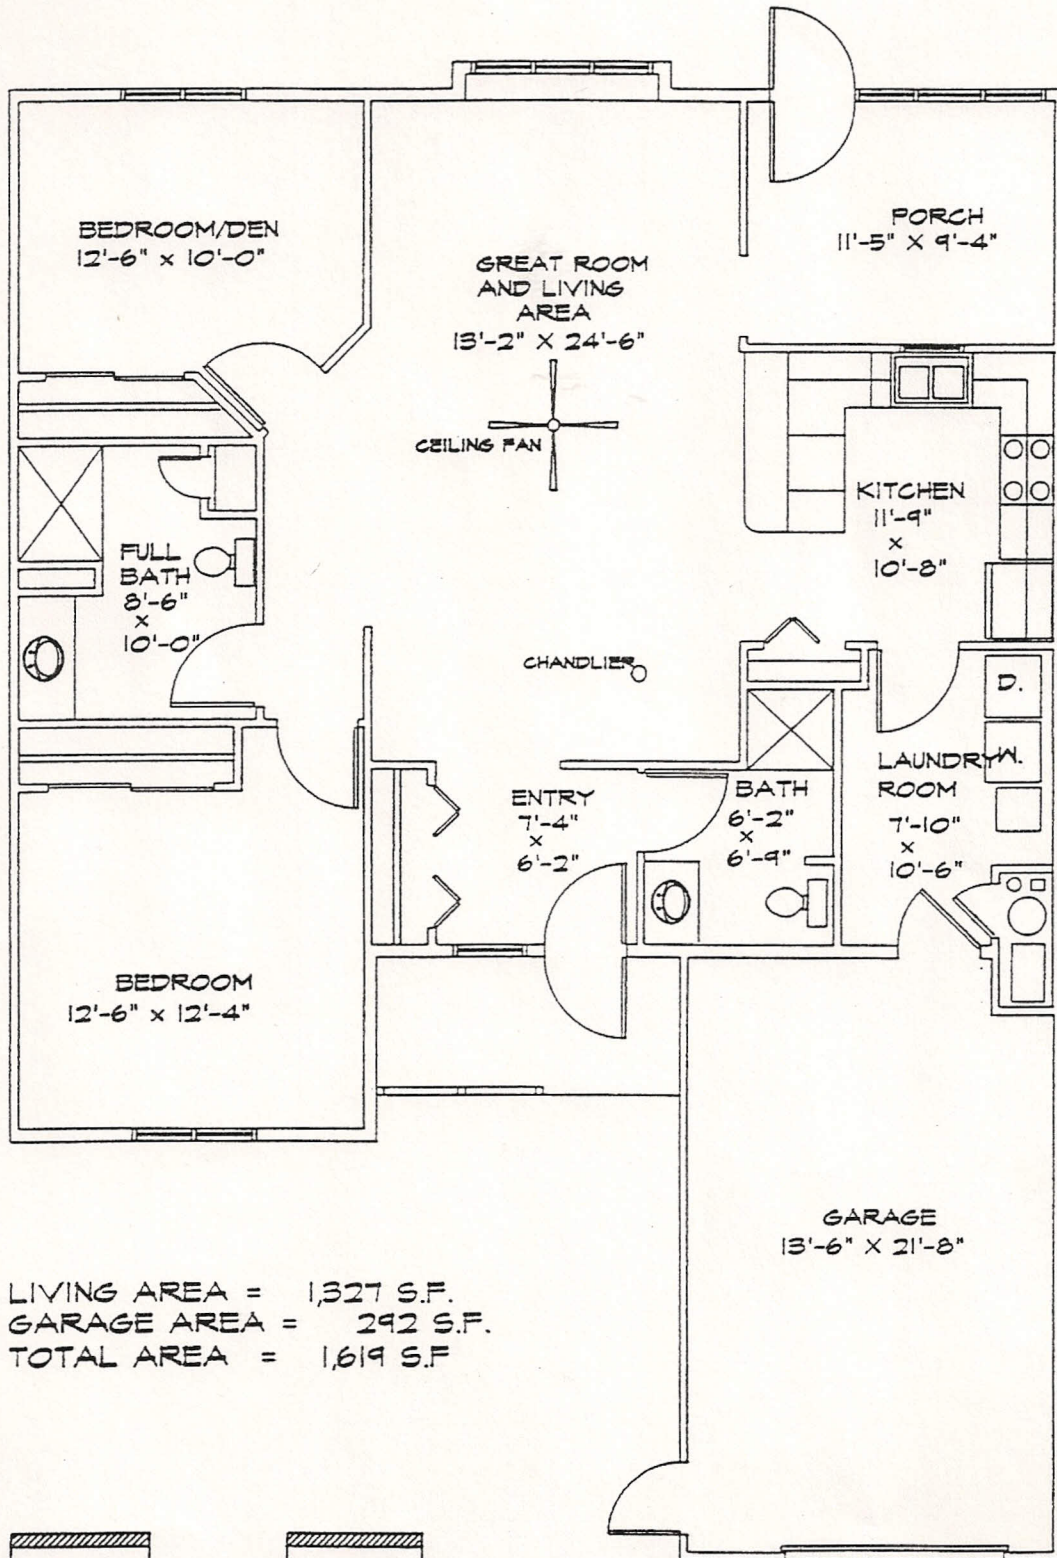

ROLLING MEADOWS MEADOW MODEL

LIVING AREA = 1,327 S.F.
 GARAGE AREA = 292 S.F.
 TOTAL AREA = 1,619 S.F.